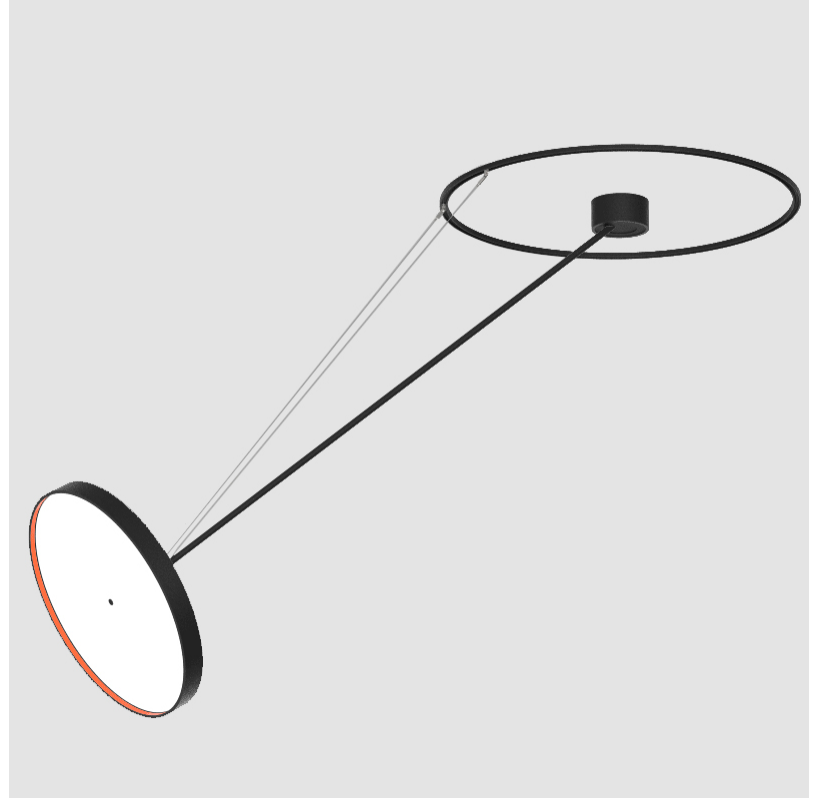

GENERAL

Series: Sign Diva Dancer
Subseries: Sign Diva Dancer Korona
Brand: Prolicht
Division: Architectural
Mounting Type: Suspension
Mounting Location: Ceiling
Subcategory: Pendant

PHYSICAL

Shape: Round
Diameter (mm): 570
Diameter (in): 22 7/16
Height (mm): 1620
Height (in): 63 3/4
Light Distribution: Adjustable / Direct
Weight (kg): 4.5
Weight (lbs): 9.9
Diffuser: PMMA - Opal / Micro-Prism / Sparkling Secret / Vintage Industrial
Fixture Finish: SSR / BKV / CWI / CRY / HAB / UFT / ITA / RUA / FTG / MYG / LOD / PUS / FRO / FUP / KIA / POP / BLS / SPG / MEY / GOH / GUM / CHC / COM / ABZ / JAG / OBR / MOS / ROR
Fixture Material: Extruded Aluminum / Steel

ELECTRICAL

Lamp Type: LED (Zhaga Standard)
Input Wattage (W): 58.3
Total Output Wattage (W): 46.9
Dimming: Tri-Mode (Non-Dimming and Phase Dimming (120Vac only) and 0-10V Dimming)
Driver Included: Yes
Driver Location: Integrated
Driver Type: Constant Current - Universal
Driver Class: Class 2
Input Voltage (V): 120 - 277
Constant Current (MA): 350

LED

Color Temperature (°K): 2700 / 3000 / 4000
Max. Delivered Lumen (lm): 5060 / 6320 / 6580
CRI: >90 CRI
Lamp Life (hrs): 50000

OPTICAL

Adjustability: Rotational Canopy 170°; Tilting Canopy ±50°; Tilting Head ±90°

RATINGS AND CERTIFICATIONS

Certified By: Certified for North American Standards
IP rating: IP20