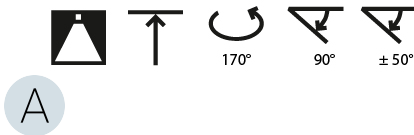

GENERAL

Series: Sign Diva Dancer
Subseries: Sign Diva Dancer Korona
Brand: Prolicht
Division: Architectural
Mounting Type: Suspension
Mounting Location: Ceiling
Subcategory: Pendant

PHYSICAL

Shape: Round
Diameter (mm): 570
Diameter (in): 22 7/16
Height (mm): 1620
Height (in): 63 3/4
Light Distribution: Adjustable / Direct
Weight (kg): 4.5
Weight (lbs): 9.9
Diffuser: PMMA - Opal / Micro-Prism / Sparkling Secret / Vintage Industrial
Fixture Finish: SSR / BKV / CWI / CRY / HAB / UFT / ITA / RUA / FTG / MYG / LOD / PUS / FRO / FUP / KIA / POP / BLS / SPG / MEY / GOH / GUM / CHC / COM / ABZ / JAG / OBR / MOS / ROR
Fixture Material: Extruded Aluminum / Steel

ELECTRICAL

Lamp Type: LED (Zhaga Standard)
Input Wattage (W): 58.3
Total Output Wattage (W): 46.9
Dimming: Tri-Mode (Non-Dimming and Phase Dimming (120Vac only) and 0-10V Dimming)
Driver Included: Yes
Driver Location: Integrated
Driver Type: Constant Current - Universal
Driver Class: Class 2
Input Voltage (V): 120 - 277
Constant Current (MA): 350

LED

Color Temperature (°K): 2700 / 3000 / 4000
Max. Delivered Lumen (lm): 5060 / 6320 / 6580
CRI: >90 CRI
Lamp Life (hrs): 50000

OPTICAL

Adjustability: Rotational Canopy 170°; Tilting Canopy ±50°; Tilting Head ±90°

RATINGS AND CERTIFICATIONS

Certified By: Certified for North American Standards
IP rating: IP20