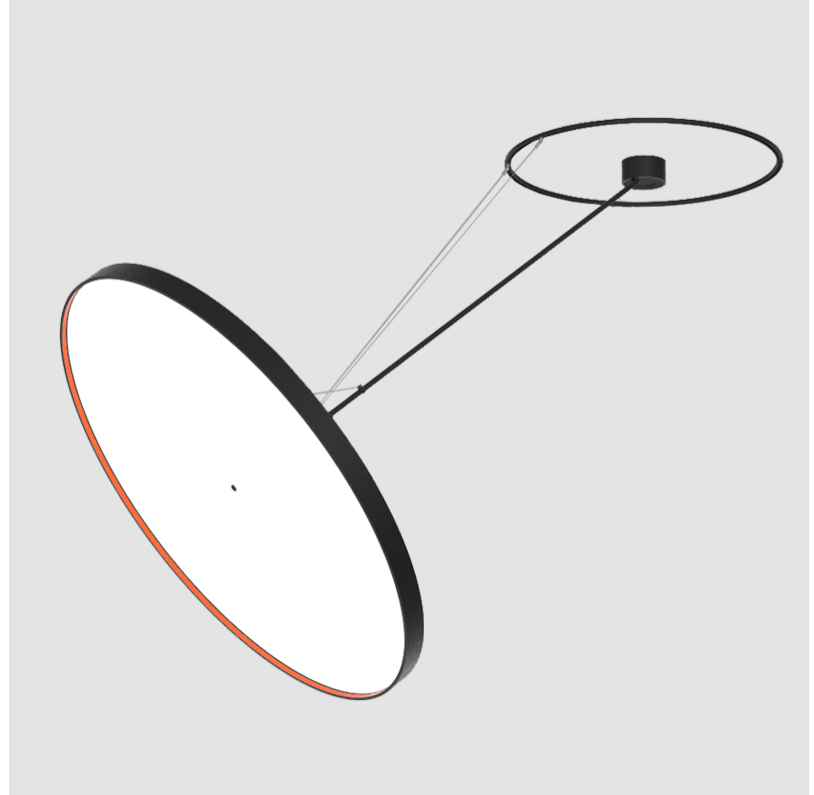

GENERAL

Series: Sign Diva Dancer
Subseries: Sign Diva Dancer Korona
Brand: Prolicht
Division: Architectural
Mounting Type: Suspension
Mounting Location: Ceiling
Subcategory: Pendant

PHYSICAL

Shape: Round
Diameter (mm): 1100
Diameter (in): 43 5/16
Height (mm): 1620
Height (in): 63 3/4
Light Distribution: Adjustable / Direct
Weight (kg): 15.5
Weight (lbs): 34.1
Diffuser: PMMA - Opal / Micro-Prism / Sparkling Secret / Vintage Industrial
Fixture Finish: SSR / BKV / CWI / CRY / HAB / UFT / ITA / RUA / FTG / MYG / LOD / PUS / FRO / FUP / KIA / POP / BLS / SPG / MEY / GOH / GUM / CHC / COM / ABZ / JAG / OBR / MOS / ROR
Fixture Material: Extruded Aluminum / Steel

ELECTRICAL

Lamp Type: LED (Zhaga Standard)
Input Wattage (W): 169.4
Total Output Wattage (W): 135
Dimming: Tri-Mode (Non-Dimming and Phase Dimming (120Vac only) and 0-10V Dimming)
Driver Included: Yes
Driver Location: Integrated
Driver Type: Constant Current - Universal
Driver Class: Class 2
Input Voltage (V): 120 - 277
Constant Current (MA): 600

LED

Color Temperature (°K): 2700 / 3000 / 4000
Max. Delivered Lumen (lm): 19520 / 19933 / 20340
CRI: >90 CRI
Lamp Life (hrs): 50000

OPTICAL

Adjustability: Rotational Canopy 170°; Tilting Canopy ±50°; Tilting Head ±90°

RATINGS AND CERTIFICATIONS

Certified By: Certified for North American Standards
IP rating: IP20